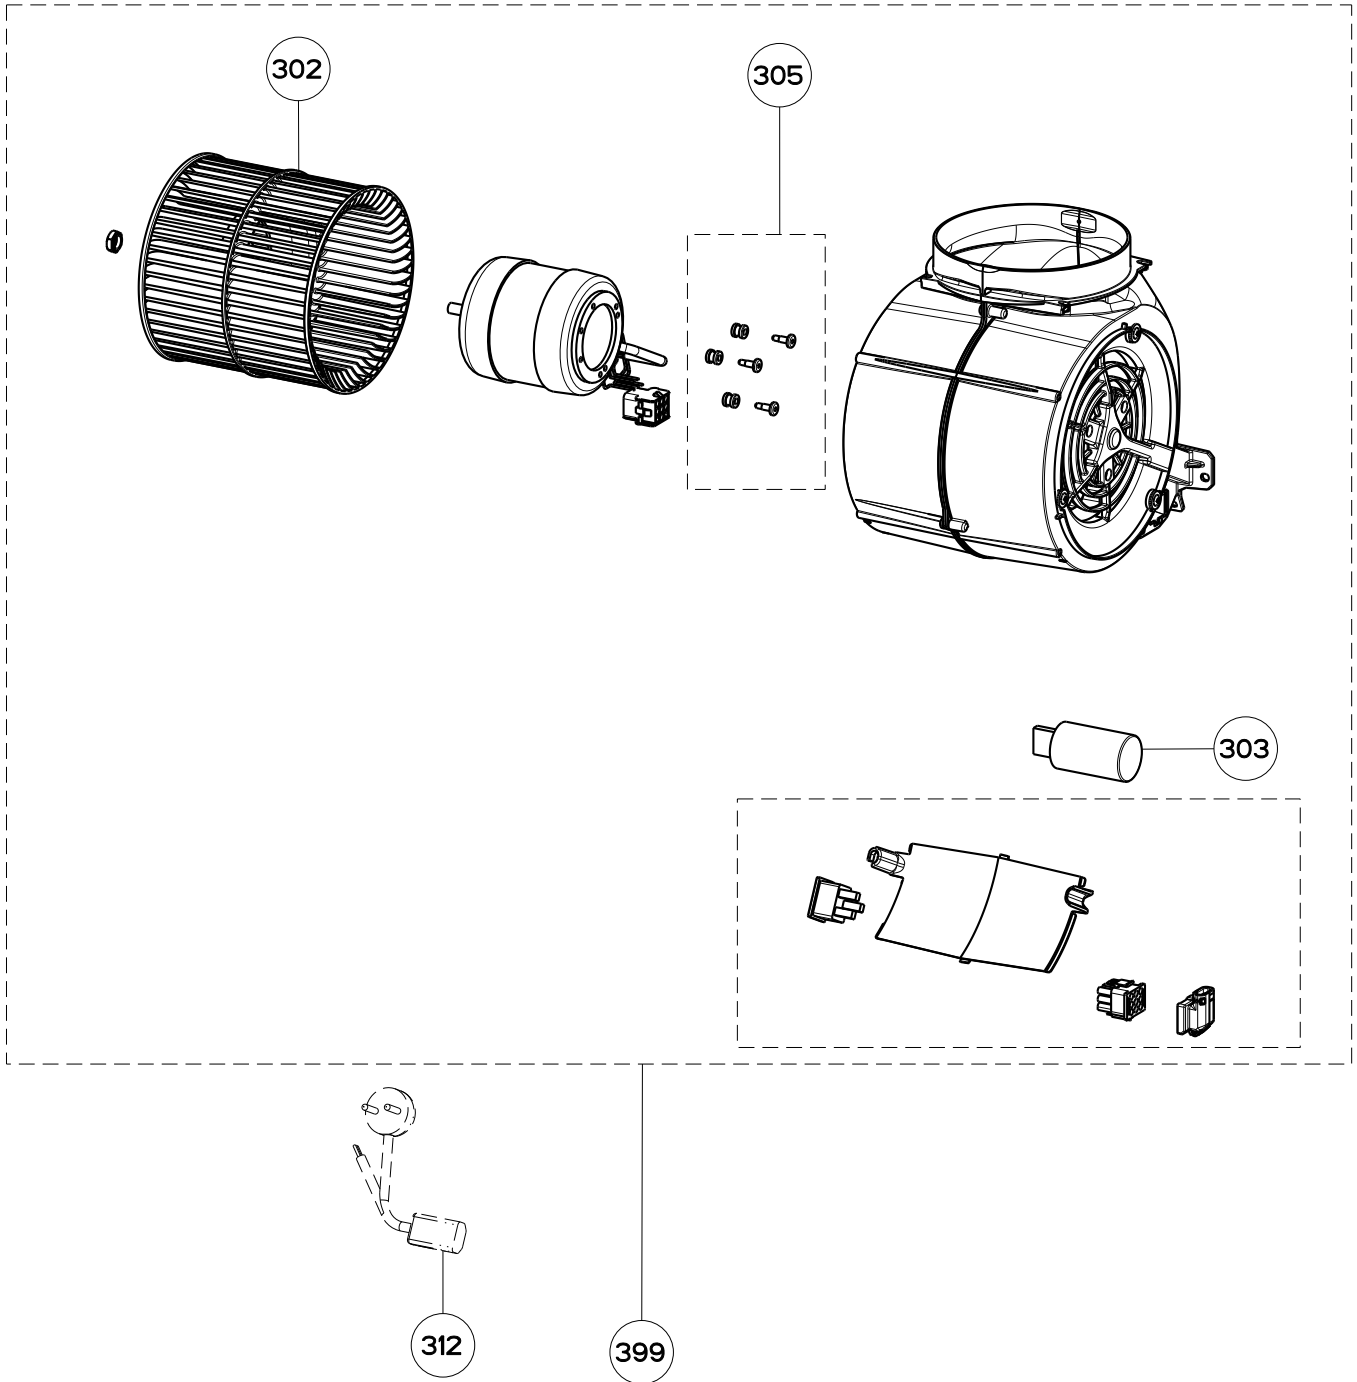

BELLA (Serial # Starts 7, 8, 9 or A thru G)

body / chimney components

	Model Number	BELA30SS600-B	BELA36SS600-B	
Key	Description	30 Stainless	36 Stainless	Qty Req.
1	Damper	133.0055.994	133.0055.994	1
2	Grease Filter	133.0250.762	133.0173.215	2 (30"), 3 (36")
3	Led Bulbs	133.0289.829	133.0289.829	2
501	Lower Chimney	133.0057.242	133.0057.242	1
502	Upper Chimney	133.0464.730	133.0464.730	1
503	Chimney Brackets	133.0046.952	133.0046.952	1
636	Canopy wall Bracket	133.0200.466	133.0200.466	1

BELLA (Serial # Starts 7, 8, 9 or A thru G)

switch components

	Model Number	BELA30SS600-B	BELA36SS600-B	
Key	Description	30 Stainless	36 Stainless	Qty Req.
199	Control Panel Board	133.0312.372	133.0312.372	1
451	Mother Board	133.0455.790	133.0455.790	1
452	Transformer	133.0299.377	133.0299.377	1

BELLA (Serial # Starts 7, 8, 9 or A thru G)

motor components

	Model Number	BELA30SS600-B	BELA36SS600-B	
Key	Description	30 Stainless	36 Stainless	Qty Req.
302	Impeller	133.0151.809	133.0151.809	1
303	Capacitor 25 MF	133.0060.648	133.0060.648	1
305	Motor Rubber Kit	133.0051.604	133.0051.604	1
312	Power Cord	133.0381.468	133.0381.468	1
399	Motor	133.0396.005	133.0396.005	1