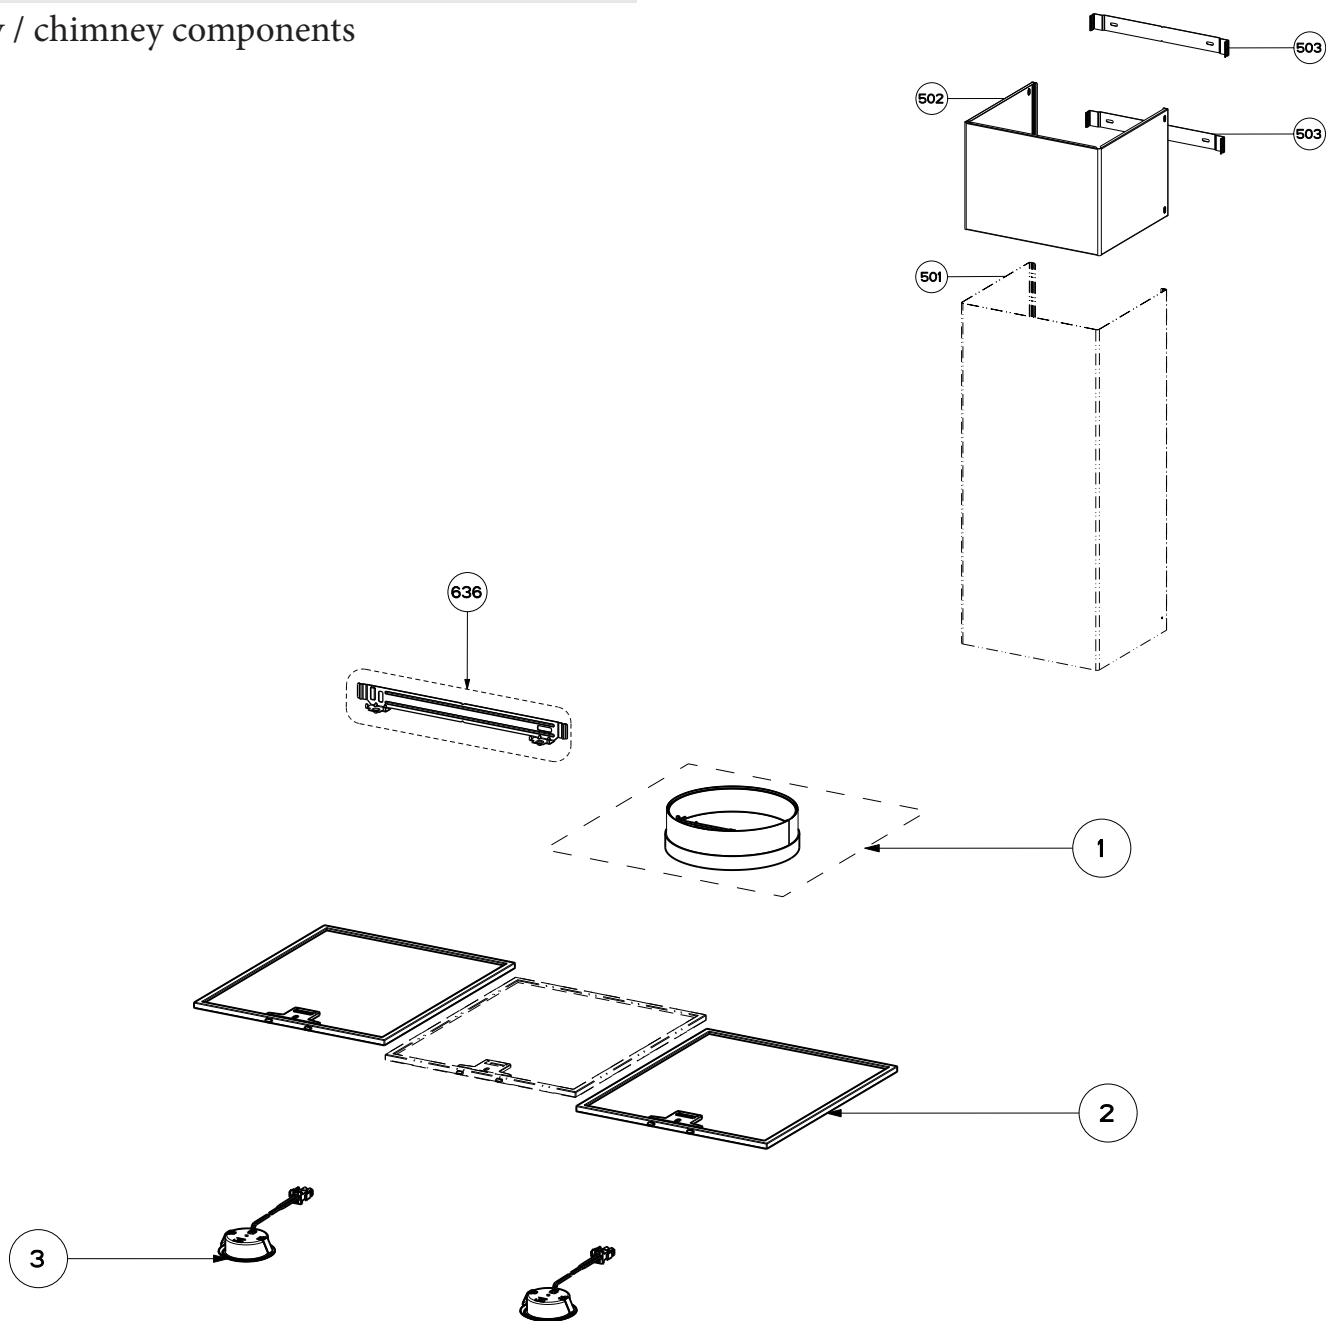

BELLA (Serial # Starts 7, 8, 9 or A thru G)

body / chimney components

	Model Number	BELA30SS600-B	BELA36SS600-B	
Key	Description	30 Stainless	36 Stainless	Qty Req.
1	Damper	133.0055.994	133.0055.994	1
2	Grease Filter	133.0250.762	133.0173.215	2 (30"), 3 (36")
3	Led Bulbs	133.0289.829	133.0289.829	2
501	Lower Chimney	133.0057.242	133.0057.242	1
502	Upper Chimney	133.0464.730	133.0464.730	1
503	Chimney Brackets	133.0046.952	133.0046.952	1
636	Canopy wall Bracket	133.0200.466	133.0200.466	1

BELLA (Serial # Starts 7, 8, 9 or A thru G)

switch components

	Model Number	BELA30SS600-B	BELA36SS600-B	
Key	Description	30 Stainless	36 Stainless	Qty Req.
199	Control Panel Board	133.0312.372	133.0312.372	1
451	Mother Board	133.0455.790	133.0455.790	1
452	Transformer	133.0299.377	133.0299.377	1

BELLA (Serial # Starts 7, 8, 9 or A thru G)

motor components

	Model Number	BELA30SS600-B	BELA36SS600-B	
Key	Description	30 Stainless	36 Stainless	Qty Req.
302	Impeller	133.0151.809	133.0151.809	1
303	Capacitor 25 MF	133.0060.648	133.0060.648	1
305	Motor Rubber Kit	133.0051.604	133.0051.604	1
312	Power Cord	133.0381.468	133.0381.468	1
399	Motor	133.0396.005	133.0396.005	1