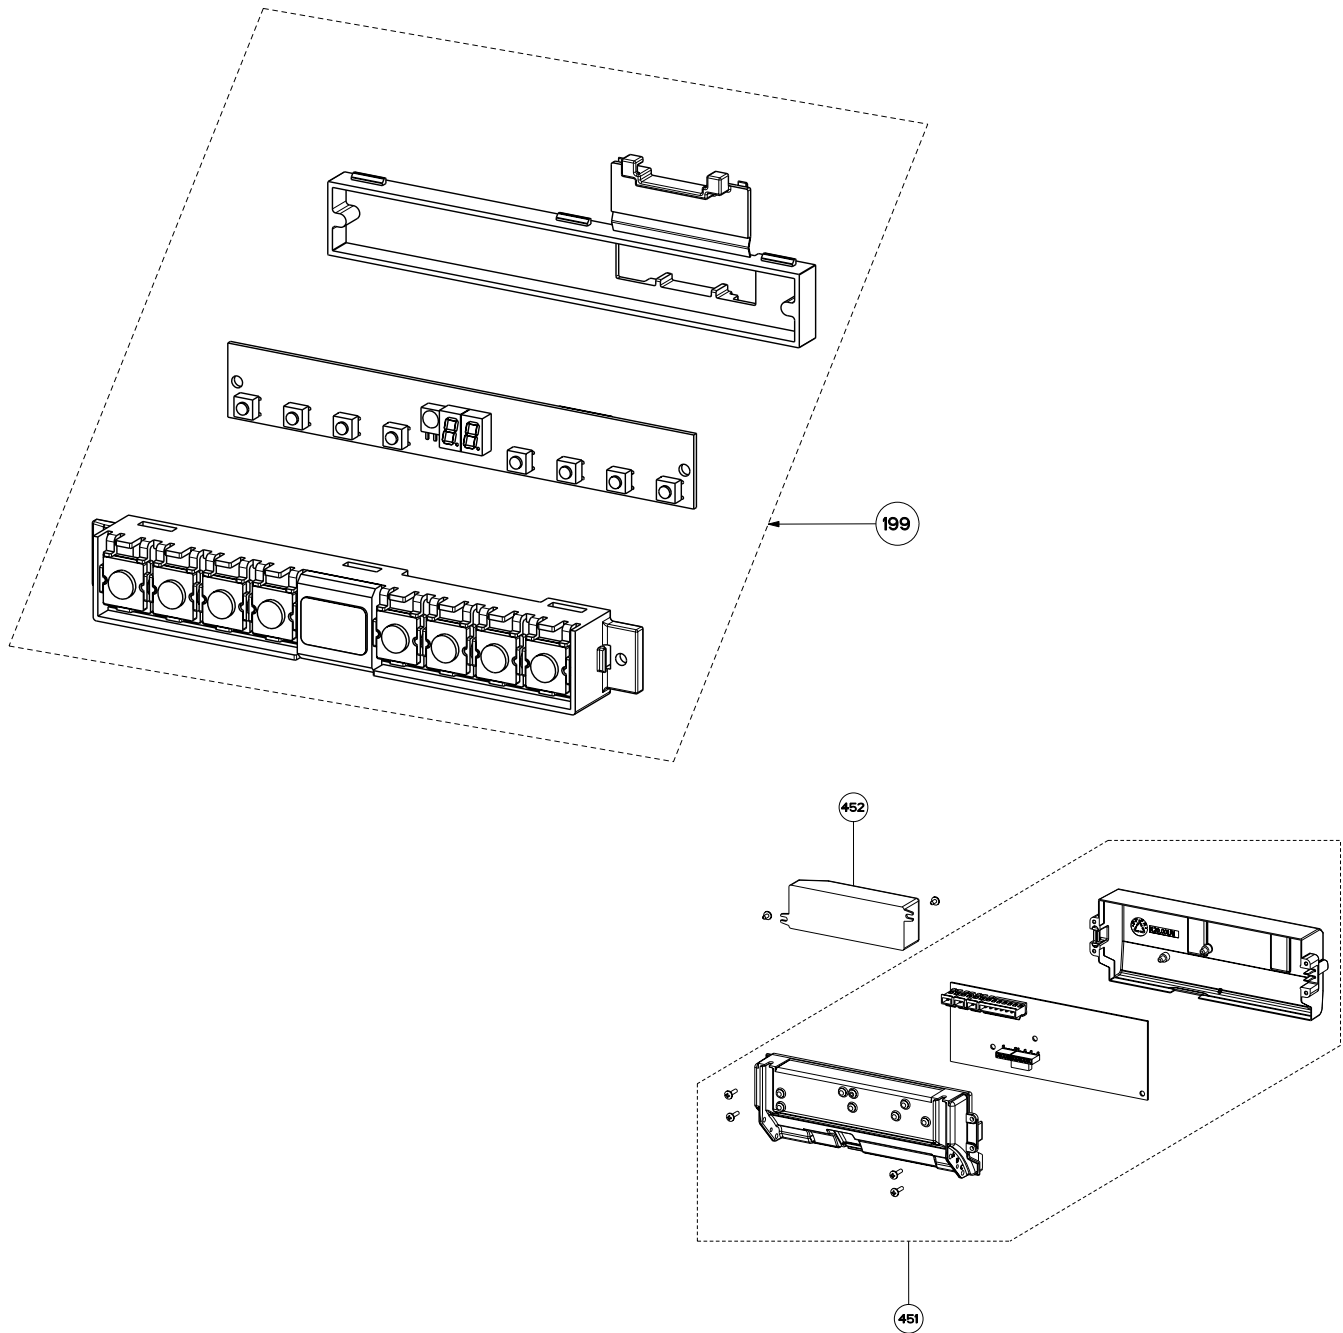

BELLA (Serial # Starts 7, 8, 9 or A thru G)

body / chimney components

	Model Number	BELA30SS600-B	BELA36SS600-B	
Key	Description	30 Stainless	36 Stainless	Qty Req.
1	Damper	133.0055.994	133.0055.994	1
2	Grease Filter	133.0250.762	133.0173.215	2 (30"), 3 (36")
3	Led Bulbs	133.0289.829	133.0289.829	2
501	Lower Chimney	133.0057.242	133.0057.242	1
502	Upper Chimney	133.0464.730	133.0464.730	1
503	Chimney Brackets	133.0046.952	133.0046.952	1
636	Canopy wall Bracket	133.0200.466	133.0200.466	1

BELLA (Serial # Starts 7, 8, 9 or A thru G)

switch components

	Model Number	BELA30SS600-B	BELA36SS600-B	
Key	Description	30 Stainless	36 Stainless	Qty Req.
199	Control Panel Board	133.0312.372	133.0312.372	1
451	Mother Board	133.0455.790	133.0455.790	1
452	Transformer	133.0299.377	133.0299.377	1

BELLA (Serial # Starts 7, 8, 9 or A thru G)

motor components

	Model Number	BELA30SS600-B	BELA36SS600-B	
Key	Description	30 Stainless	36 Stainless	Qty Req.
302	Impeller	133.0151.809	133.0151.809	1
303	Capacitor 25 MF	133.0060.648	133.0060.648	1
305	Motor Rubber Kit	133.0051.604	133.0051.604	1
312	Power Cord	133.0381.468	133.0381.468	1
399	Motor	133.0396.005	133.0396.005	1