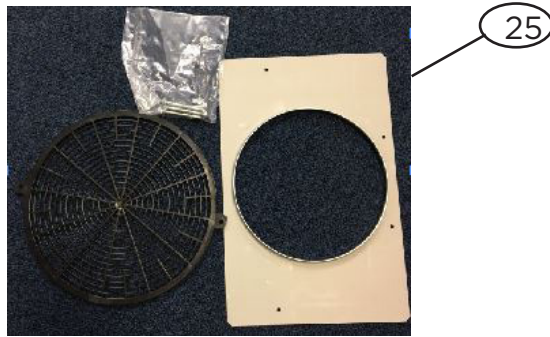

LEVANTE 2 (LEVT: Serial # Start 6-9, or O or A) and LEVL (Serial # Start 8,9 or A - G)

body components

Look for the following identifiers:

White Backlit Controls

LEVANTE 2

LEVANTE 2 PLUS

	Model Number	LEVT30SS400-B	LEVT36SS400-B	LEVL30SS400	LEVL36SS400	
Key	Description	30 Stainless	36 Stainless	30 Stainless	36 Stainless	Qty Req.
1	Grease Filter	133.0380.472	133.0380.475	133.0380.472	133.0380.475	2
3	Motor Plate Air Deflector	133.0486.877	133.0486.877	133.0486.877	133.0486.877	1
9	Motor	133.0641.353	133.0641.353	133.0641.353	133.0641.353	1
14	Halogen Lamp 35W GU10	133.0380.488	133.0380.488	NA	NA	2
14	LED Lamp 5 W GU10	NA	NA	133.0486.867	133.0486.867	2
15	Impeller	133.0380.490	133.0380.490	133.0380.490	133.0380.490	1
21	Lampholder with Cage	133.0456.670	133.0456.670	133.0456.670	133.0456.670	2
22	Spotlight Ring	133.0380.508	133.0380.508	133.0380.508	133.0380.508	2
23	Motor Protection Grid	133.0435.565	133.0435.565	133.0435.565	133.0435.565	1
24	Damper (Rectangluar)	133.0391.292	133.0391.292	133.0391.292	133.0391.292	1
25	Hardware Kit	133.0000.002	133.0000.002	133.0000.002	133.0000.002	1

LEVANTE 2 (LEVT: Serial # Start 6-9, or O orA) and LEVL (Serial # Start 8,9 or A-G)  
switch components

LEVANTE 2

LEVANTE 2 PLUS

	Model Number	LEVT30SS400-B	LEVT36SS400-B	LEVL30SS400	LEVL36SS400	
Key	Description	30 Stainless	36 Stainless	30 Stainless	36 Stainless	Qty Req.
101	Levante 2 Control Button Kit	133.0380.478	133.0380.478	133.0380.478	133.0380.478	1
190	Levante 2 Control Board Kit	133.0381.773	133.0381.773	133.0524.811	133.0524.811	1