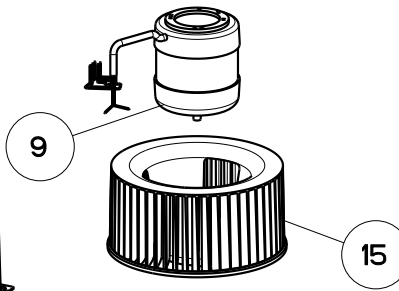

LEVANTE 2 (LEVT: Serial # Start 6-9, or O or A) and LEVL (Serial # Start 8,9 or A - G)

body components

Look for the following identifiers:

White Backlit Controls

LEVANTE 2

LEVANTE 2 PLUS

	Model Number	LEVT30SS400-B	LEVT36SS400-B	LEVL30SS400	LEVL36SS400	
Key	Description	30 Stainless	36 Stainless	30 Stainless	36 Stainless	Qty Req.
1	Grease Filter	133.0380.472	133.0380.475	133.0380.472	133.0380.475	2
3	Motor Plate Air Deflector	133.0486.877	133.0486.877	133.0486.877	133.0486.877	1
9	Motor	133.0641.353	133.0641.353	133.0641.353	133.0641.353	1
14	Halogen Lamp 35W GU10	133.0380.488	133.0380.488	NA	NA	2
14	LED Lamp 5 W GU10	NA	NA	133.0486.867	133.0486.867	2
15	Impeller	133.0380.490	133.0380.490	133.0380.490	133.0380.490	1
21	Lampholder with Cage	133.0456.670	133.0456.670	133.0456.670	133.0456.670	2
22	Spotlight Ring	133.0380.508	133.0380.508	133.0380.508	133.0380.508	2
23	Motor Protection Grid	133.0435.565	133.0435.565	133.0435.565	133.0435.565	1
24	Damper (Rectangluar)	133.0391.292	133.0391.292	133.0391.292	133.0391.292	1
25	Hardware Kit	133.0000.002	133.0000.002	133.0000.002	133.0000.002	1

LEVANTE 2 (LEVT: Serial # Start 6-9, or O orA) and LEVL (Serial # Start 8,9 or A-G)  
switch components

LEVANTE 2

LEVANTE 2 PLUS

	Model Number	LEVT30SS400-B	LEVT36SS400-B	LEVL30SS400	LEVL36SS400	
Key	Description	30 Stainless	36 Stainless	30 Stainless	36 Stainless	Qty Req.
101	Levante 2 Control Button Kit	133.0380.478	133.0380.478	133.0380.478	133.0380.478	1
190	Levante 2 Control Board Kit	133.0381.773	133.0381.773	133.0524.811	133.0524.811	1