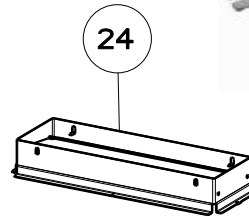

LEVANTE 2 (LEVT: Serial # Start 6-9, or O or A) and LEVL (Serial # Start 8,9 or A - G)

body components

Look for the following identifiers:

White Backlit Controls

LEVANTE 2

LEVANTE 2 PLUS

	Model Number	LEVT30SS400-B	LEVT36SS400-B	LEVL30SS400	LEVL36SS400	
Key	Description	30 Stainless	36 Stainless	30 Stainless	36 Stainless	Qty Req.
1	Grease Filter	133.0380.472	133.0380.475	133.0380.472	133.0380.475	2
3	Motor Plate Air Deflector	133.0486.877	133.0486.877	133.0486.877	133.0486.877	1
9	Motor	133.0641.353	133.0641.353	133.0641.353	133.0641.353	1
14	Halogen Lamp 35W GU10	133.0380.488	133.0380.488	NA	NA	2
14	LED Lamp 5 W GU10	NA	NA	133.0486.867	133.0486.867	2
15	Impeller	133.0380.490	133.0380.490	133.0380.490	133.0380.490	1
21	Lampholder with Cage	133.0456.670	133.0456.670	133.0456.670	133.0456.670	2
22	Spotlight Ring	133.0380.508	133.0380.508	133.0380.508	133.0380.508	2
23	Motor Protection Grid	133.0435.565	133.0435.565	133.0435.565	133.0435.565	1
24	Damper (Rectangluar)	133.0391.292	133.0391.292	133.0391.292	133.0391.292	1
25	Hardware Kit	133.0000.002	133.0000.002	133.0000.002	133.0000.002	1

LEVANTE 2 (LEVT: Serial # Start 6-9, or O orA) and LEVL (Serial # Start 8,9 or A-G)  
switch components

LEVANTE 2

LEVANTE 2 PLUS

	Model Number	LEVT30SS400-B	LEVT36SS400-B	LEVL30SS400	LEVL36SS400	
Key	Description	30 Stainless	36 Stainless	30 Stainless	36 Stainless	Qty Req.
101	Levante 2 Control Button Kit	133.0380.478	133.0380.478	133.0380.478	133.0380.478	1
190	Levante 2 Control Board Kit	133.0381.773	133.0381.773	133.0524.811	133.0524.811	1