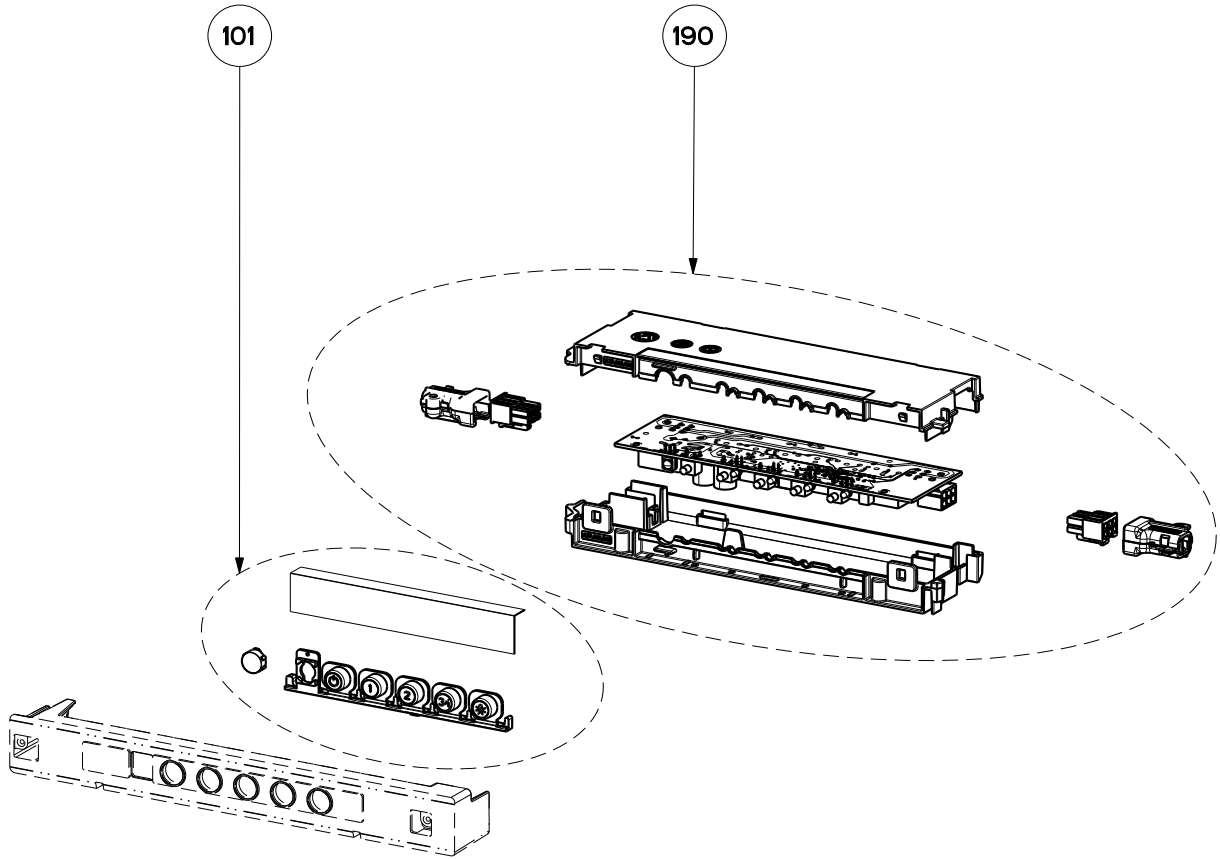

LEVANTE 2 (LEVT: Serial # Start 6-9, or O or A) and LEVL (Serial # Start 8,9 or A - G)

body components

Look for the following identifiers:

White Backlit Controls

LEVANTE 2

LEVANTE 2 PLUS

	Model Number	LEVT30SS400-B	LEVT36SS400-B	LEVL30SS400	LEVL36SS400	
Key	Description	30 Stainless	36 Stainless	30 Stainless	36 Stainless	Qty Req.
1	Grease Filter	133.0380.472	133.0380.475	133.0380.472	133.0380.475	2
3	Motor Plate Air Deflector	133.0486.877	133.0486.877	133.0486.877	133.0486.877	1
9	Motor	133.0641.353	133.0641.353	133.0641.353	133.0641.353	1
14	Halogen Lamp 35W GU10	133.0380.488	133.0380.488	NA	NA	2
14	LED Lamp 5 W GU10	NA	NA	133.0486.867	133.0486.867	2
15	Impeller	133.0380.490	133.0380.490	133.0380.490	133.0380.490	1
21	Lampholder with Cage	133.0456.670	133.0456.670	133.0456.670	133.0456.670	2
22	Spotlight Ring	133.0380.508	133.0380.508	133.0380.508	133.0380.508	2
23	Motor Protection Grid	133.0435.565	133.0435.565	133.0435.565	133.0435.565	1
24	Damper (Rectangluar)	133.0391.292	133.0391.292	133.0391.292	133.0391.292	1
25	Hardware Kit	133.0000.002	133.0000.002	133.0000.002	133.0000.002	1

LEVANTE 2 (LEVT: Serial # Start 6-9, or O orA) and LEVL (Serial # Start 8,9 or A-G)  
switch components

LEVANTE 2

LEVANTE 2 PLUS

	Model Number	LEVT30SS400-B	LEVT36SS400-B	LEVL30SS400	LEVL36SS400	
Key	Description	30 Stainless	36 Stainless	30 Stainless	36 Stainless	Qty Req.
101	Levante 2 Control Button Kit	133.0380.478	133.0380.478	133.0380.478	133.0380.478	1
190	Levante 2 Control Board Kit	133.0381.773	133.0381.773	133.0524.811	133.0524.811	1