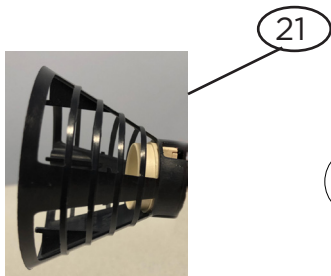

LEVANTE 2 (LEVT: Serial # Start 6-9, or O or A) and LEVL (Serial # Start 8,9 or A - G)

body components

Look for the following identifiers:

White Backlit Controls

LEVANTE 2

LEVANTE 2 PLUS

	Model Number	LEVT30SS400-B	LEVT36SS400-B	LEVL30SS400	LEVL36SS400	
Key	Description	30 Stainless	36 Stainless	30 Stainless	36 Stainless	Qty Req.
1	Grease Filter	133.0380.472	133.0380.475	133.0380.472	133.0380.475	2
3	Motor Plate Air Deflector	133.0486.877	133.0486.877	133.0486.877	133.0486.877	1
9	Motor	133.0641.353	133.0641.353	133.0641.353	133.0641.353	1
14	Halogen Lamp 35W GU10	133.0380.488	133.0380.488	NA	NA	2
14	LED Lamp 5 W GU10	NA	NA	133.0486.867	133.0486.867	2
15	Impeller	133.0380.490	133.0380.490	133.0380.490	133.0380.490	1
21	Lampholder with Cage	133.0456.670	133.0456.670	133.0456.670	133.0456.670	2
22	Spotlight Ring	133.0380.508	133.0380.508	133.0380.508	133.0380.508	2
23	Motor Protection Grid	133.0435.565	133.0435.565	133.0435.565	133.0435.565	1
24	Damper (Rectangluar)	133.0391.292	133.0391.292	133.0391.292	133.0391.292	1
25	Hardware Kit	133.0000.002	133.0000.002	133.0000.002	133.0000.002	1

LEVANTE 2 (LEVT: Serial # Start 6-9, or O orA) and LEVL (Serial # Start 8,9 or A-G)  
switch components

LEVANTE 2

LEVANTE 2 PLUS

	Model Number	LEVT30SS400-B	LEVT36SS400-B	LEVL30SS400	LEVL36SS400	
Key	Description	30 Stainless	36 Stainless	30 Stainless	36 Stainless	Qty Req.
101	Levante 2 Control Button Kit	133.0380.478	133.0380.478	133.0380.478	133.0380.478	1
190	Levante 2 Control Board Kit	133.0381.773	133.0381.773	133.0524.811	133.0524.811	1