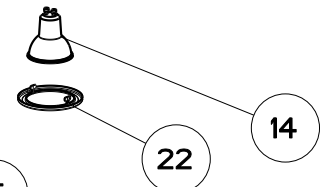

LEVANTE 2 (LEVT: Serial # Start 6-9, or O or A) and LEVL (Serial # Start 8,9 or A - G)

body components

Look for the following identifiers:

White Backlit Controls

LEVANTE 2

LEVANTE 2 PLUS

	Model Number	LEVT30SS400-B	LEVT36SS400-B	LEVL30SS400	LEVL36SS400	
Key	Description	30 Stainless	36 Stainless	30 Stainless	36 Stainless	Qty Req.
1	Grease Filter	133.0380.472	133.0380.475	133.0380.472	133.0380.475	2
3	Motor Plate Air Deflector	133.0486.877	133.0486.877	133.0486.877	133.0486.877	1
9	Motor	133.0641.353	133.0641.353	133.0641.353	133.0641.353	1
14	Halogen Lamp 35W GU10	133.0380.488	133.0380.488	NA	NA	2
14	LED Lamp 5 W GU10	NA	NA	133.0486.867	133.0486.867	2
15	Impeller	133.0380.490	133.0380.490	133.0380.490	133.0380.490	1
21	Lampholder with Cage	133.0456.670	133.0456.670	133.0456.670	133.0456.670	2
22	Spotlight Ring	133.0380.508	133.0380.508	133.0380.508	133.0380.508	2
23	Motor Protection Grid	133.0435.565	133.0435.565	133.0435.565	133.0435.565	1
24	Damper (Rectangluar)	133.0391.292	133.0391.292	133.0391.292	133.0391.292	1
25	Hardware Kit	133.0000.002	133.0000.002	133.0000.002	133.0000.002	1

LEVANTE 2 (LEVT: Serial # Start 6-9, or O orA) and LEVL (Serial # Start 8,9 or A-G)  
switch components

LEVANTE 2

LEVANTE 2 PLUS

	Model Number	LEVT30SS400-B	LEVT36SS400-B	LEVL30SS400	LEVL36SS400	
Key	Description	30 Stainless	36 Stainless	30 Stainless	36 Stainless	Qty Req.
101	Levante 2 Control Button Kit	133.0380.478	133.0380.478	133.0380.478	133.0380.478	1
190	Levante 2 Control Board Kit	133.0381.773	133.0381.773	133.0524.811	133.0524.811	1