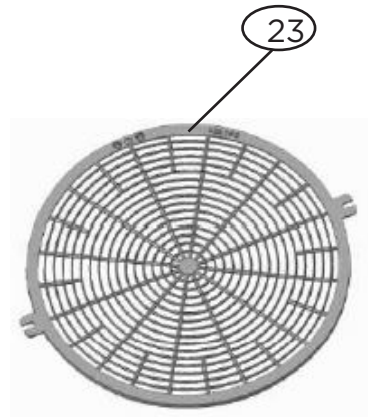

LEVANTE 2 (LEVT: Serial # Start 6-9, or O or A) and LEVL (Serial # Start 8,9 or A - G)

body components

Look for the following identifiers:

White Backlit Controls

LEVANTE 2

LEVANTE 2 PLUS

	Model Number	LEVT30SS400-B	LEVT36SS400-B	LEVL30SS400	LEVL36SS400	
Key	Description	30 Stainless	36 Stainless	30 Stainless	36 Stainless	Qty Req.
1	Grease Filter	133.0380.472	133.0380.475	133.0380.472	133.0380.475	2
3	Motor Plate Air Deflector	133.0486.877	133.0486.877	133.0486.877	133.0486.877	1
9	Motor	133.0641.353	133.0641.353	133.0641.353	133.0641.353	1
14	Halogen Lamp 35W GU10	133.0380.488	133.0380.488	NA	NA	2
14	LED Lamp 5 W GU10	NA	NA	133.0486.867	133.0486.867	2
15	Impeller	133.0380.490	133.0380.490	133.0380.490	133.0380.490	1
21	Lampholder with Cage	133.0456.670	133.0456.670	133.0456.670	133.0456.670	2
22	Spotlight Ring	133.0380.508	133.0380.508	133.0380.508	133.0380.508	2
23	Motor Protection Grid	133.0435.565	133.0435.565	133.0435.565	133.0435.565	1
24	Damper (Rectangluar)	133.0391.292	133.0391.292	133.0391.292	133.0391.292	1
25	Hardware Kit	133.0000.002	133.0000.002	133.0000.002	133.0000.002	1

LEVANTE 2 (LEVT: Serial # Start 6-9, or O orA) and LEVL (Serial # Start 8,9 or A-G)  
switch components

LEVANTE 2

LEVANTE 2 PLUS

	Model Number	LEVT30SS400-B	LEVT36SS400-B	LEVL30SS400	LEVL36SS400	
Key	Description	30 Stainless	36 Stainless	30 Stainless	36 Stainless	Qty Req.
101	Levante 2 Control Button Kit	133.0380.478	133.0380.478	133.0380.478	133.0380.478	1
190	Levante 2 Control Board Kit	133.0381.773	133.0381.773	133.0524.811	133.0524.811	1