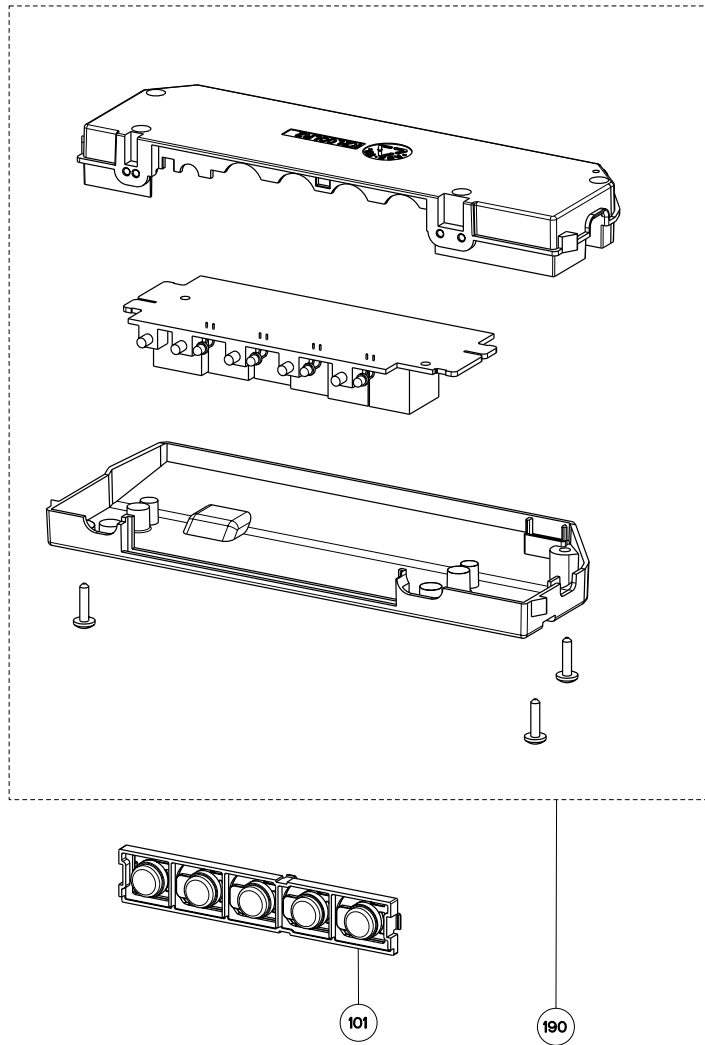

SYNTHESIS ELECTRONIC CONTROLS (Serial # Starts 1 -9)

body / chimney / control components

Key	Model Number	SYNT30SS	SYNT36SS	SYNT30SS300	SYNT36SS300	Qty Req.
6	Transformer	133.0052.516	133.0052.516	133.0052.516	133.0052.516	1
10	Lower Chimney	133.0072.331	133.0072.331	133.0072.331	133.0072.331	1
11	Upper Chimney	133.0017.173	133.0017.173	133.0017.173	133.0017.173	1
14	Damper	133.0522.831	133.0522.831	133.0522.831	133.0522.831	1
15	Metal Damper Collar	133.0653.126	133.0653.126	133.0653.126	133.0653.126	1
18	Grease Filter	133.0017.054	133.0017.054	133.0017.054	133.0017.054	30 = 2, 36 = 3
24	Light Housing	133.0052.517	133.0052.517	133.0052.517	133.0052.517	2
25	Halogen Bulb	133.0046.418	133.0046.418	133.0046.418	133.0046.418	2
50	Mounting Kit	133.0084.475	133.0084.475	133.0084.475	133.0084.475	1

SYNTHESIS ELECTRONIC CONTROLS (Serial # Starts 1 -9)

switch components

	Model Number	SYNT30SS	SYNT36SS	SYNT30SS300	SYNT36SS300	
Key	Description	30	36	30 - 300 cfm	36 - 300 cfm	Qty Req.
101	Control Button Kit	133.0176.906	133.0176.906	133.0176.906	133.0176.906	1
190	Switchboard Kit	133.0176.907	133.0176.907	133.0176.907	133.0176.907	1