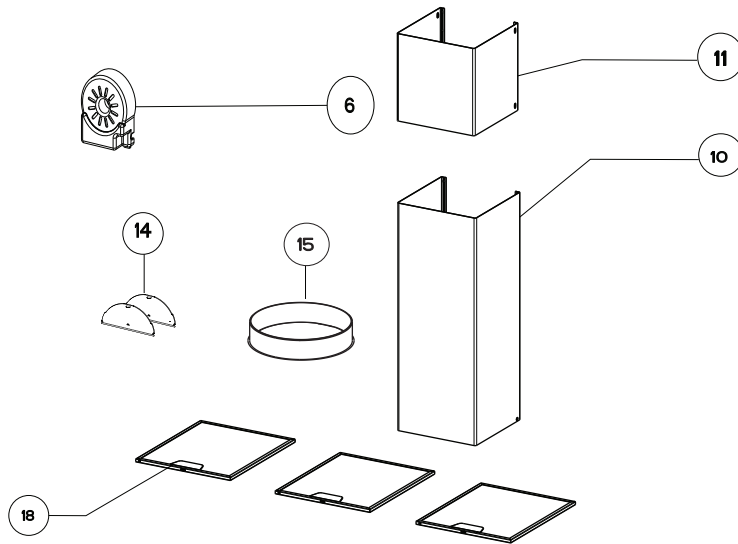

SYNTHESIS ELECTRONIC CONTROLS (Serial # Starts 1 -9)

body / chimney / control components

Key	Model Number	SYNT30SS	SYNT36SS	SYNT30SS300	SYNT36SS300	Qty Req.
6	Transformer	133.0052.516	133.0052.516	133.0052.516	133.0052.516	1
10	Lower Chimney	133.0072.331	133.0072.331	133.0072.331	133.0072.331	1
11	Upper Chimney	133.0017.173	133.0017.173	133.0017.173	133.0017.173	1
14	Damper	133.0522.831	133.0522.831	133.0522.831	133.0522.831	1
15	Metal Damper Collar	133.0653.126	133.0653.126	133.0653.126	133.0653.126	1
18	Grease Filter	133.0017.054	133.0017.054	133.0017.054	133.0017.054	30 = 2, 36 = 3
24	Light Housing	133.0052.517	133.0052.517	133.0052.517	133.0052.517	2
25	Halogen Bulb	133.0046.418	133.0046.418	133.0046.418	133.0046.418	2
50	Mounting Kit	133.0084.475	133.0084.475	133.0084.475	133.0084.475	1

SYNTHESIS ELECTRONIC CONTROLS (Serial # Starts 1 -9)

switch components

	Model Number	SYNT30SS	SYNT36SS	SYNT30SS300	SYNT36SS300	
Key	Description	30	36	30 - 300 cfm	36 - 300 cfm	Qty Req.
101	Control Button Kit	133.0176.906	133.0176.906	133.0176.906	133.0176.906	1
190	Switchboard Kit	133.0176.907	133.0176.907	133.0176.907	133.0176.907	1

SYNTHESIS ELECTRONIC CONTROLS (Serial # Starts 1 -9)

motor components

	Model Number	SYNT30SS	SYNT36SS	SYNT30SS300	SYNT36SS300	
Key	Description	30	36	30 - 300 cfm	36 - 300 cfm	Qty Req.
302	Impeller Kit	133.0052.799	133.0052.799	133.0178.632	133.0178.632	1
305	Rubber Motor Mount	133.0051.604	133.0051.604			1
312	Capacitor (Serial #s to 838)	133.0060.648	133.0060.648	133.0071.827	133.0071.827	1
312	Capacitor (Serials 839 and newer)	133.0060.648	133.0060.648	133.0277.292	133.0277.292	1
399	Motor Kit (Serial #s to 838)	133.0052.798	133.0052.798	133.0178.492	133.0178.492	1
399	Motor Kit (Serials 839 and newer)	133.0328.653	133.0328.653	133.0552.682	133.0552.682	1