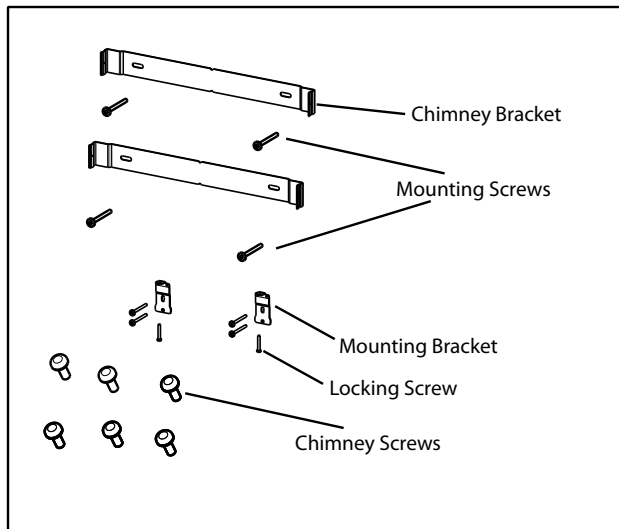

SYNTHESIS ELECTRONIC CONTROLS (Serial # Starts 1 -9)

body / chimney / control components

Key	Model Number	SYNT30SS	SYNT36SS	SYNT30SS300	SYNT36SS300	Qty Req.
6	Transformer	133.0052.516	133.0052.516	133.0052.516	133.0052.516	1
10	Lower Chimney	133.0072.331	133.0072.331	133.0072.331	133.0072.331	1
11	Upper Chimney	133.0017.173	133.0017.173	133.0017.173	133.0017.173	1
14	Damper	133.0522.831	133.0522.831	133.0522.831	133.0522.831	1
15	Metal Damper Collar	133.0653.126	133.0653.126	133.0653.126	133.0653.126	1
18	Grease Filter	133.0017.054	133.0017.054	133.0017.054	133.0017.054	30 = 2, 36 = 3
24	Light Housing	133.0052.517	133.0052.517	133.0052.517	133.0052.517	2
25	Halogen Bulb	133.0046.418	133.0046.418	133.0046.418	133.0046.418	2
50	Mounting Kit	133.0084.475	133.0084.475	133.0084.475	133.0084.475	1

SYNTHESIS ELECTRONIC CONTROLS (Serial # Starts 1 -9)

switch components

	Model Number	SYNT30SS	SYNT36SS	SYNT30SS300	SYNT36SS300	
Key	Description	30	36	30 - 300 cfm	36 - 300 cfm	Qty Req.
101	Control Button Kit	133.0176.906	133.0176.906	133.0176.906	133.0176.906	1
190	Switchboard Kit	133.0176.907	133.0176.907	133.0176.907	133.0176.907	1

SYNTHESIS ELECTRONIC CONTROLS (Serial # Starts 1 -9)

motor components

	Model Number	SYNT30SS	SYNT36SS	SYNT30SS300	SYNT36SS300	
Key	Description	30	36	30 - 300 cfm	36 - 300 cfm	Qty Req.
302	Impeller Kit	133.0052.799	133.0052.799	133.0178.632	133.0178.632	1
305	Rubber Motor Mount	133.0051.604	133.0051.604			1
312	Capacitor (Serial #s to 838)	133.0060.648	133.0060.648	133.0071.827	133.0071.827	1
312	Capacitor (Serials 839 and newer)	133.0060.648	133.0060.648	133.0277.292	133.0277.292	1
399	Motor Kit (Serial #s to 838)	133.0052.798	133.0052.798	133.0178.492	133.0178.492	1
399	Motor Kit (Serials 839 and newer)	133.0328.653	133.0328.653	133.0552.682	133.0552.682	1