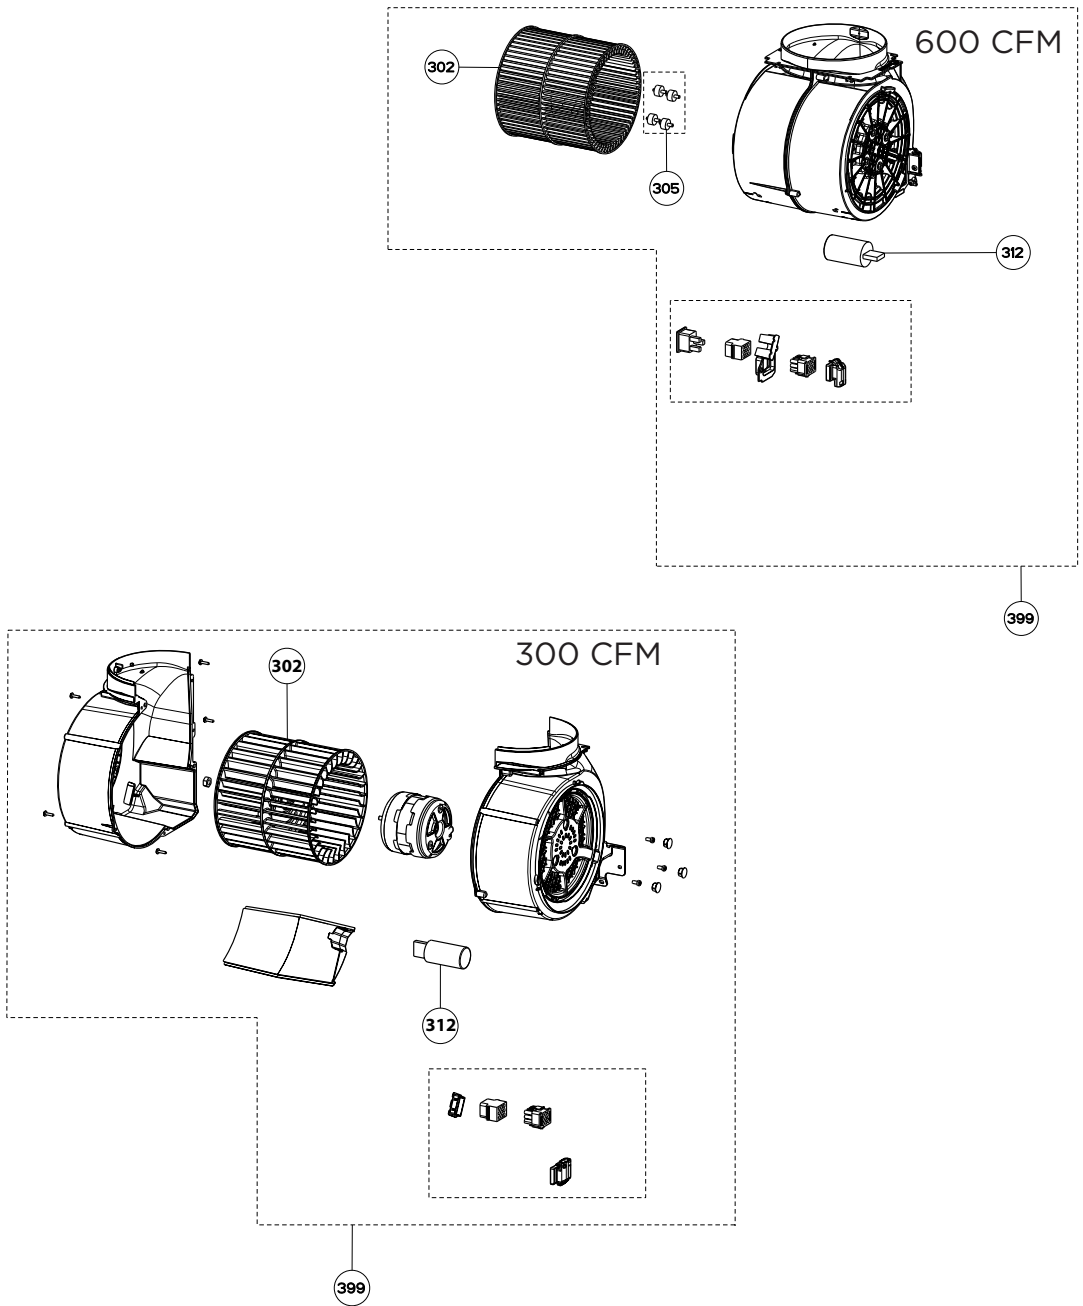

SYNTHESIS ELECTRONIC CONTROLS (Serial # Starts 1 -9)

body / chimney / control components

Key	Model Number	SYNT30SS	SYNT36SS	SYNT30SS300	SYNT36SS300	Qty Req.
6	Transformer	133.0052.516	133.0052.516	133.0052.516	133.0052.516	1
10	Lower Chimney	133.0072.331	133.0072.331	133.0072.331	133.0072.331	1
11	Upper Chimney	133.0017.173	133.0017.173	133.0017.173	133.0017.173	1
14	Damper	133.0522.831	133.0522.831	133.0522.831	133.0522.831	1
15	Metal Damper Collar	133.0653.126	133.0653.126	133.0653.126	133.0653.126	1
18	Grease Filter	133.0017.054	133.0017.054	133.0017.054	133.0017.054	30 = 2, 36 = 3
24	Light Housing	133.0052.517	133.0052.517	133.0052.517	133.0052.517	2
25	Halogen Bulb	133.0046.418	133.0046.418	133.0046.418	133.0046.418	2
50	Mounting Kit	133.0084.475	133.0084.475	133.0084.475	133.0084.475	1

SYNTHESIS ELECTRONIC CONTROLS (Serial # Starts 1 -9)

switch components

	Model Number	SYNT30SS	SYNT36SS	SYNT30SS300	SYNT36SS300	
Key	Description	30	36	30 - 300 cfm	36 - 300 cfm	Qty Req.
101	Control Button Kit	133.0176.906	133.0176.906	133.0176.906	133.0176.906	1
190	Switchboard Kit	133.0176.907	133.0176.907	133.0176.907	133.0176.907	1

SYNTHESIS ELECTRONIC CONTROLS (Serial # Starts 1 -9)

motor components

	Model Number	SYNT30SS	SYNT36SS	SYNT30SS300	SYNT36SS300	
Key	Description	30	36	30 - 300 cfm	36 - 300 cfm	Qty Req.
302	Impeller Kit	133.0052.799	133.0052.799	133.0178.632	133.0178.632	1
305	Rubber Motor Mount	133.0051.604	133.0051.604			1
312	Capacitor (Serial #s to 838)	133.0060.648	133.0060.648	133.0071.827	133.0071.827	1
312	Capacitor (Serials 839 and newer)	133.0060.648	133.0060.648	133.0277.292	133.0277.292	1
399	Motor Kit (Serial #s to 838)	133.0052.798	133.0052.798	133.0178.492	133.0178.492	1
399	Motor Kit (Serials 839 and newer)	133.0328.653	133.0328.653	133.0552.682	133.0552.682	1