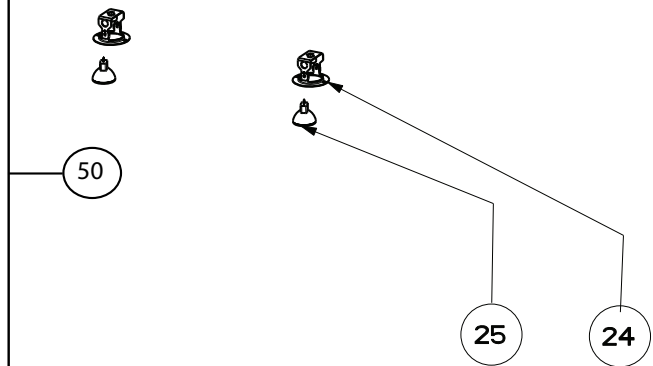

SYNTHESIS ELECTRONIC CONTROLS (Serial # Starts 1 -9)

body / chimney / control components

Key	Model Number	SYNT30SS	SYNT36SS	SYNT30SS300	SYNT36SS300	Qty Req.
6	Transformer	133.0052.516	133.0052.516	133.0052.516	133.0052.516	1
10	Lower Chimney	133.0072.331	133.0072.331	133.0072.331	133.0072.331	1
11	Upper Chimney	133.0017.173	133.0017.173	133.0017.173	133.0017.173	1
14	Damper	133.0522.831	133.0522.831	133.0522.831	133.0522.831	1
15	Metal Damper Collar	133.0653.126	133.0653.126	133.0653.126	133.0653.126	1
18	Grease Filter	133.0017.054	133.0017.054	133.0017.054	133.0017.054	30 = 2, 36 = 3
24	Light Housing	133.0052.517	133.0052.517	133.0052.517	133.0052.517	2
25	Halogen Bulb	133.0046.418	133.0046.418	133.0046.418	133.0046.418	2
50	Mounting Kit	133.0084.475	133.0084.475	133.0084.475	133.0084.475	1

SYNTHESIS ELECTRONIC CONTROLS (Serial # Starts 1 -9)

switch components

	Model Number	SYNT30SS	SYNT36SS	SYNT30SS300	SYNT36SS300	
Key	Description	30	36	30 - 300 cfm	36 - 300 cfm	Qty Req.
101	Control Button Kit	133.0176.906	133.0176.906	133.0176.906	133.0176.906	1
190	Switchboard Kit	133.0176.907	133.0176.907	133.0176.907	133.0176.907	1

SYNTHESIS ELECTRONIC CONTROLS (Serial # Starts 1 -9)

motor components

	Model Number	SYNT30SS	SYNT36SS	SYNT30SS300	SYNT36SS300	
Key	Description	30	36	30 - 300 cfm	36 - 300 cfm	Qty Req.
302	Impeller Kit	133.0052.799	133.0052.799	133.0178.632	133.0178.632	1
305	Rubber Motor Mount	133.0051.604	133.0051.604			1
312	Capacitor (Serial #s to 838)	133.0060.648	133.0060.648	133.0071.827	133.0071.827	1
312	Capacitor (Serials 839 and newer)	133.0060.648	133.0060.648	133.0277.292	133.0277.292	1
399	Motor Kit (Serial #s to 838)	133.0052.798	133.0052.798	133.0178.492	133.0178.492	1
399	Motor Kit (Serials 839 and newer)	133.0328.653	133.0328.653	133.0552.682	133.0552.682	1