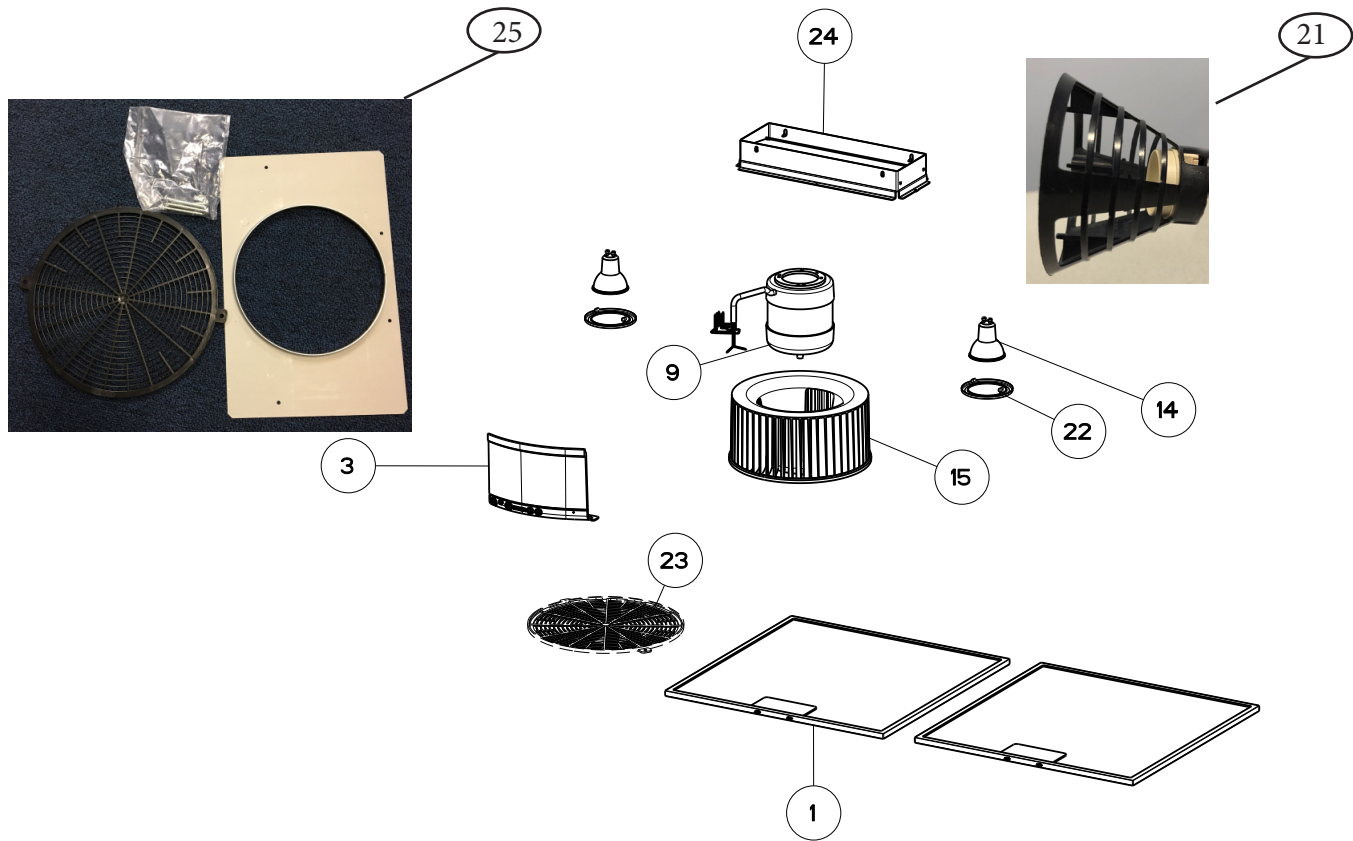

TIVANO (starts with C serial #)

body components

	Model Number	TVNO30SS395	TVNO36SS395	
Key	Description	30 Stainless	36 Stainless	Qty Req.
1	Grease Filter	133.0380.472	133.0380.475	2
3	Motor Plate Air Deflector	133.0486.877	133.0486.877	1
9	Motor	133.0641.353	133.0641.353	1
14	LED Lamp 5 W GU10	133.0486.867	133.0486.867	2
15	Impeller	133.0380.490	133.0380.490	1
21	Lampholder with Cage	133.0486.869	133.0486.869	2
22	Spotlight Ring	133.0380.508	133.0380.508	2
23	Motor Protection Grid	133.0435.565	133.0435.565	1
24	Damper (Rectangular)	133.0391.292	133.0391.292	1
25	Hardware Kit	133.0629.493	133.0629.493	1

LEVANTE 2 LED (starts with C serial #)

switch components

	Model Number	TVNO30SS395	TVNO36SS395	
Key	Description	30 Stainless	36 Stainless	Qty Req.
101	Control Button Kit	133.0380.478	133.0380.478	1
190	Control Board Kit	133.0524.811	133.0524.811	1