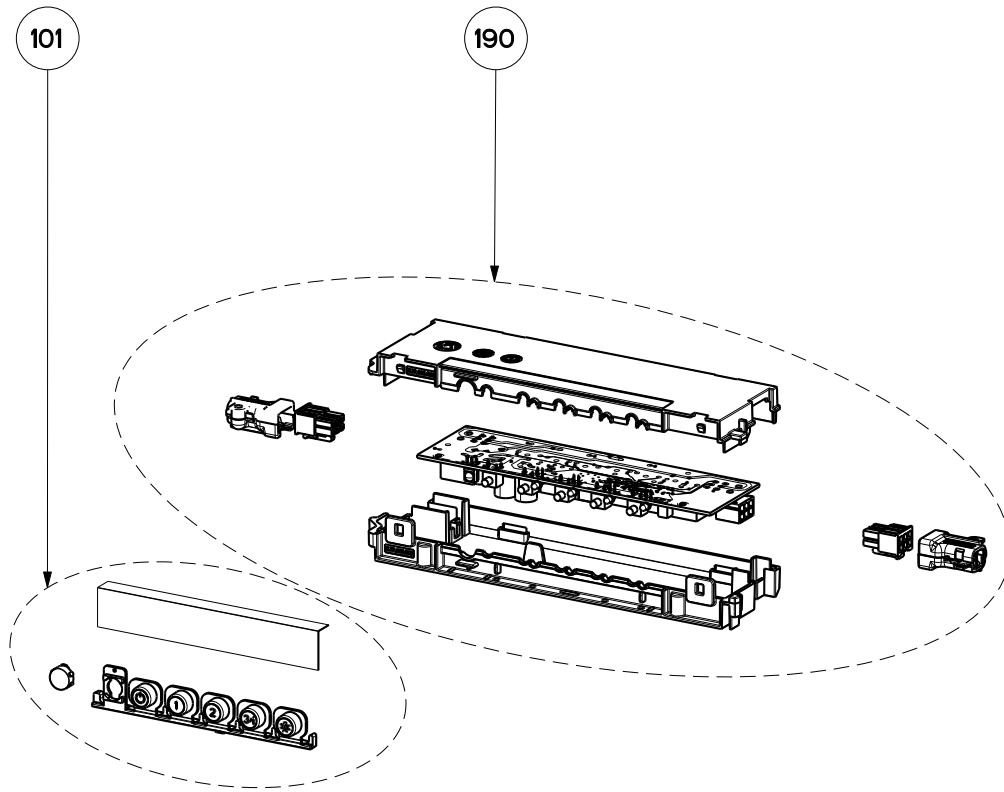

TIVANO (starts with C serial #)

body components

	Model Number	TVNO30SS395	TVNO36SS395	
Key	Description	30 Stainless	36 Stainless	Qty Req.
1	Grease Filter	133.0380.472	133.0380.475	2
3	Motor Plate Air Deflector	133.0486.877	133.0486.877	1
9	Motor	133.0641.353	133.0641.353	1
14	LED Lamp 5 W GU10	133.0486.867	133.0486.867	2
15	Impeller	133.0380.490	133.0380.490	1
21	Lampholder with Cage	133.0486.869	133.0486.869	2
22	Spotlight Ring	133.0380.508	133.0380.508	2
23	Motor Protection Grid	133.0435.565	133.0435.565	1
24	Damper (Rectangular)	133.0391.292	133.0391.292	1
25	Hardware Kit	133.0629.493	133.0629.493	1

LEVANTE 2 LED (starts with C serial #)

switch components

	Model Number	TVNO30SS395	TVNO36SS395	
Key	Description	30 Stainless	36 Stainless	Qty Req.
101	Control Button Kit	133.0380.478	133.0380.478	1
190	Control Board Kit	133.0524.811	133.0524.811	1