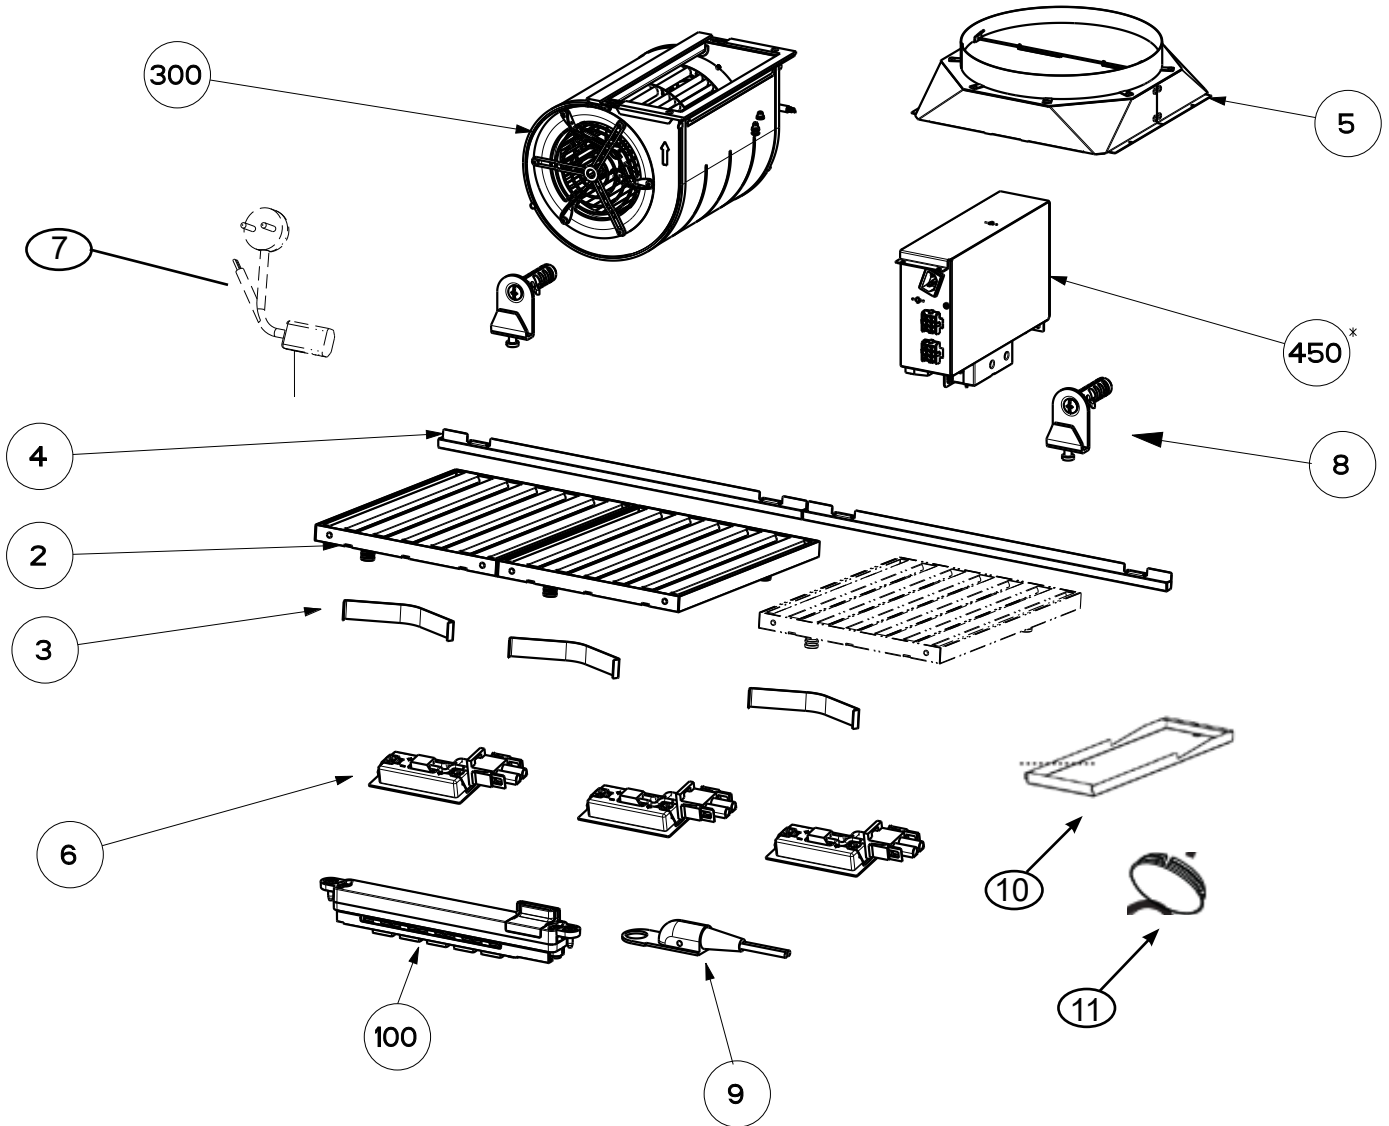

BREVA PRO 11 (Starting C Serial #)

all components

	Model Number	BREV301SS600	BREV361SS600	
key	description	30 Stainless	36 Stainless	Qty Req.
2	Baffle grease filters with knobs (Breva)	133.0627.912	133.0627.912	2 (30"), 3 (36")
3	Grease Filter Springs	133.0686.928	133.0686.928	2 (30"), 3 (36")
4	Grease Rail	133.0686.584	133.0686.494	2
5	8 inch damper and transition	133.0643.849	133.0643.849	1
6	LED Lights	133.0603.761	133.0603.761	2 (30"), 3 (36")
7	Power Cord Breva	133.0351.595	133.0351.595	1
8	Installation Brackets	133.0686.496	133.0686.496	2
9	Heat sensor (Breva)	133.0652.762	133.0652.762	1
10	Filter Spacer	133.0694.061	NA	1
11	Spacer cover / stopper	133.0017.608	NA	1
100	Control switch Kit	133.0686.582	133.0686.582	1
300	Pro Motor (Breva)	133.0627.911	133.0627.911	1
450	Main Control Board	133.0686.583	133.0686.583	1